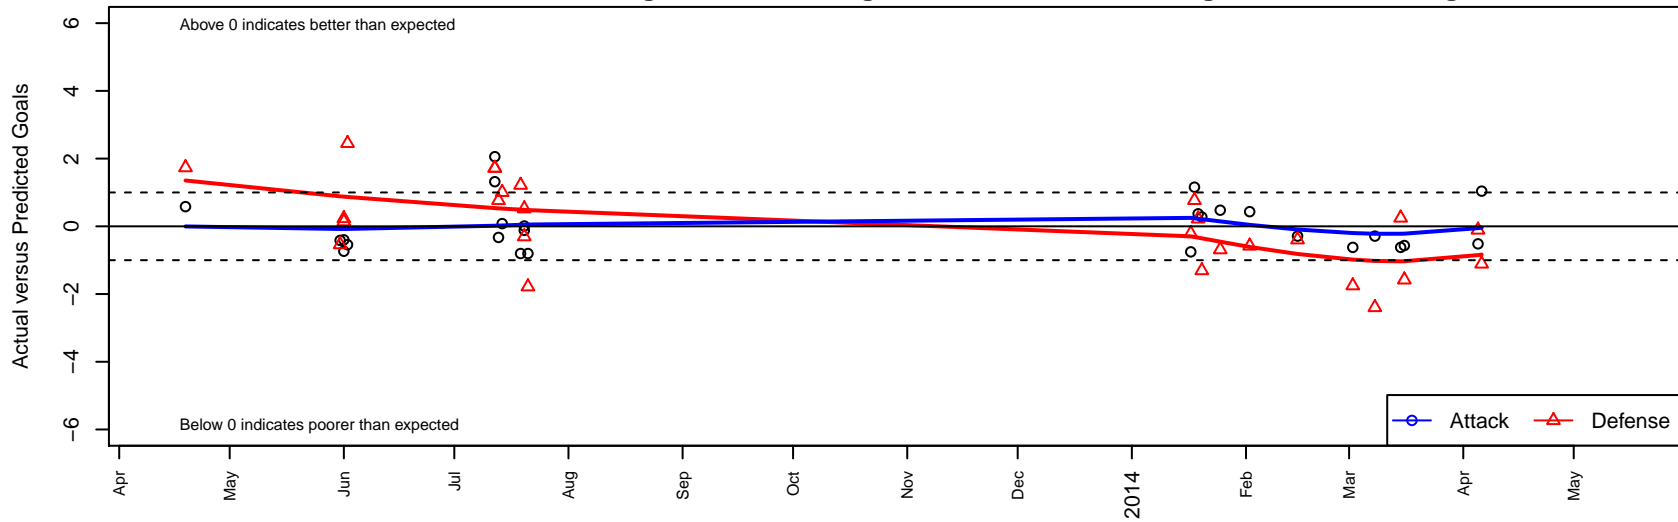

PCU Red B95

Portland City United SC
 Portland, OR
 B95 total strength=1554
 attack=13.64 defense=13.64
 fall league = Win OYS B95 Timbers Premier
 alt names used:
 PCU 95B Red
 PCU U17 Red
 PORTLAND CITY UNITED PCU-95-RED (OR)

Venues played:
 OPL State Cup U17
 Showcase of Champions Copa U17
 PCU Summer Classic BU17-19 Gold
 Beaverton Cup BU19 Gold
 Portland Winter Showcase U18
 Win OYS B95 Timbers Premier

PCU Red B95
 Dots are actual minus expected GF (blue circles) and GA (red triangles).
 Blue line is smoothed change in attack strength. Red is smoothed change in defense strength.